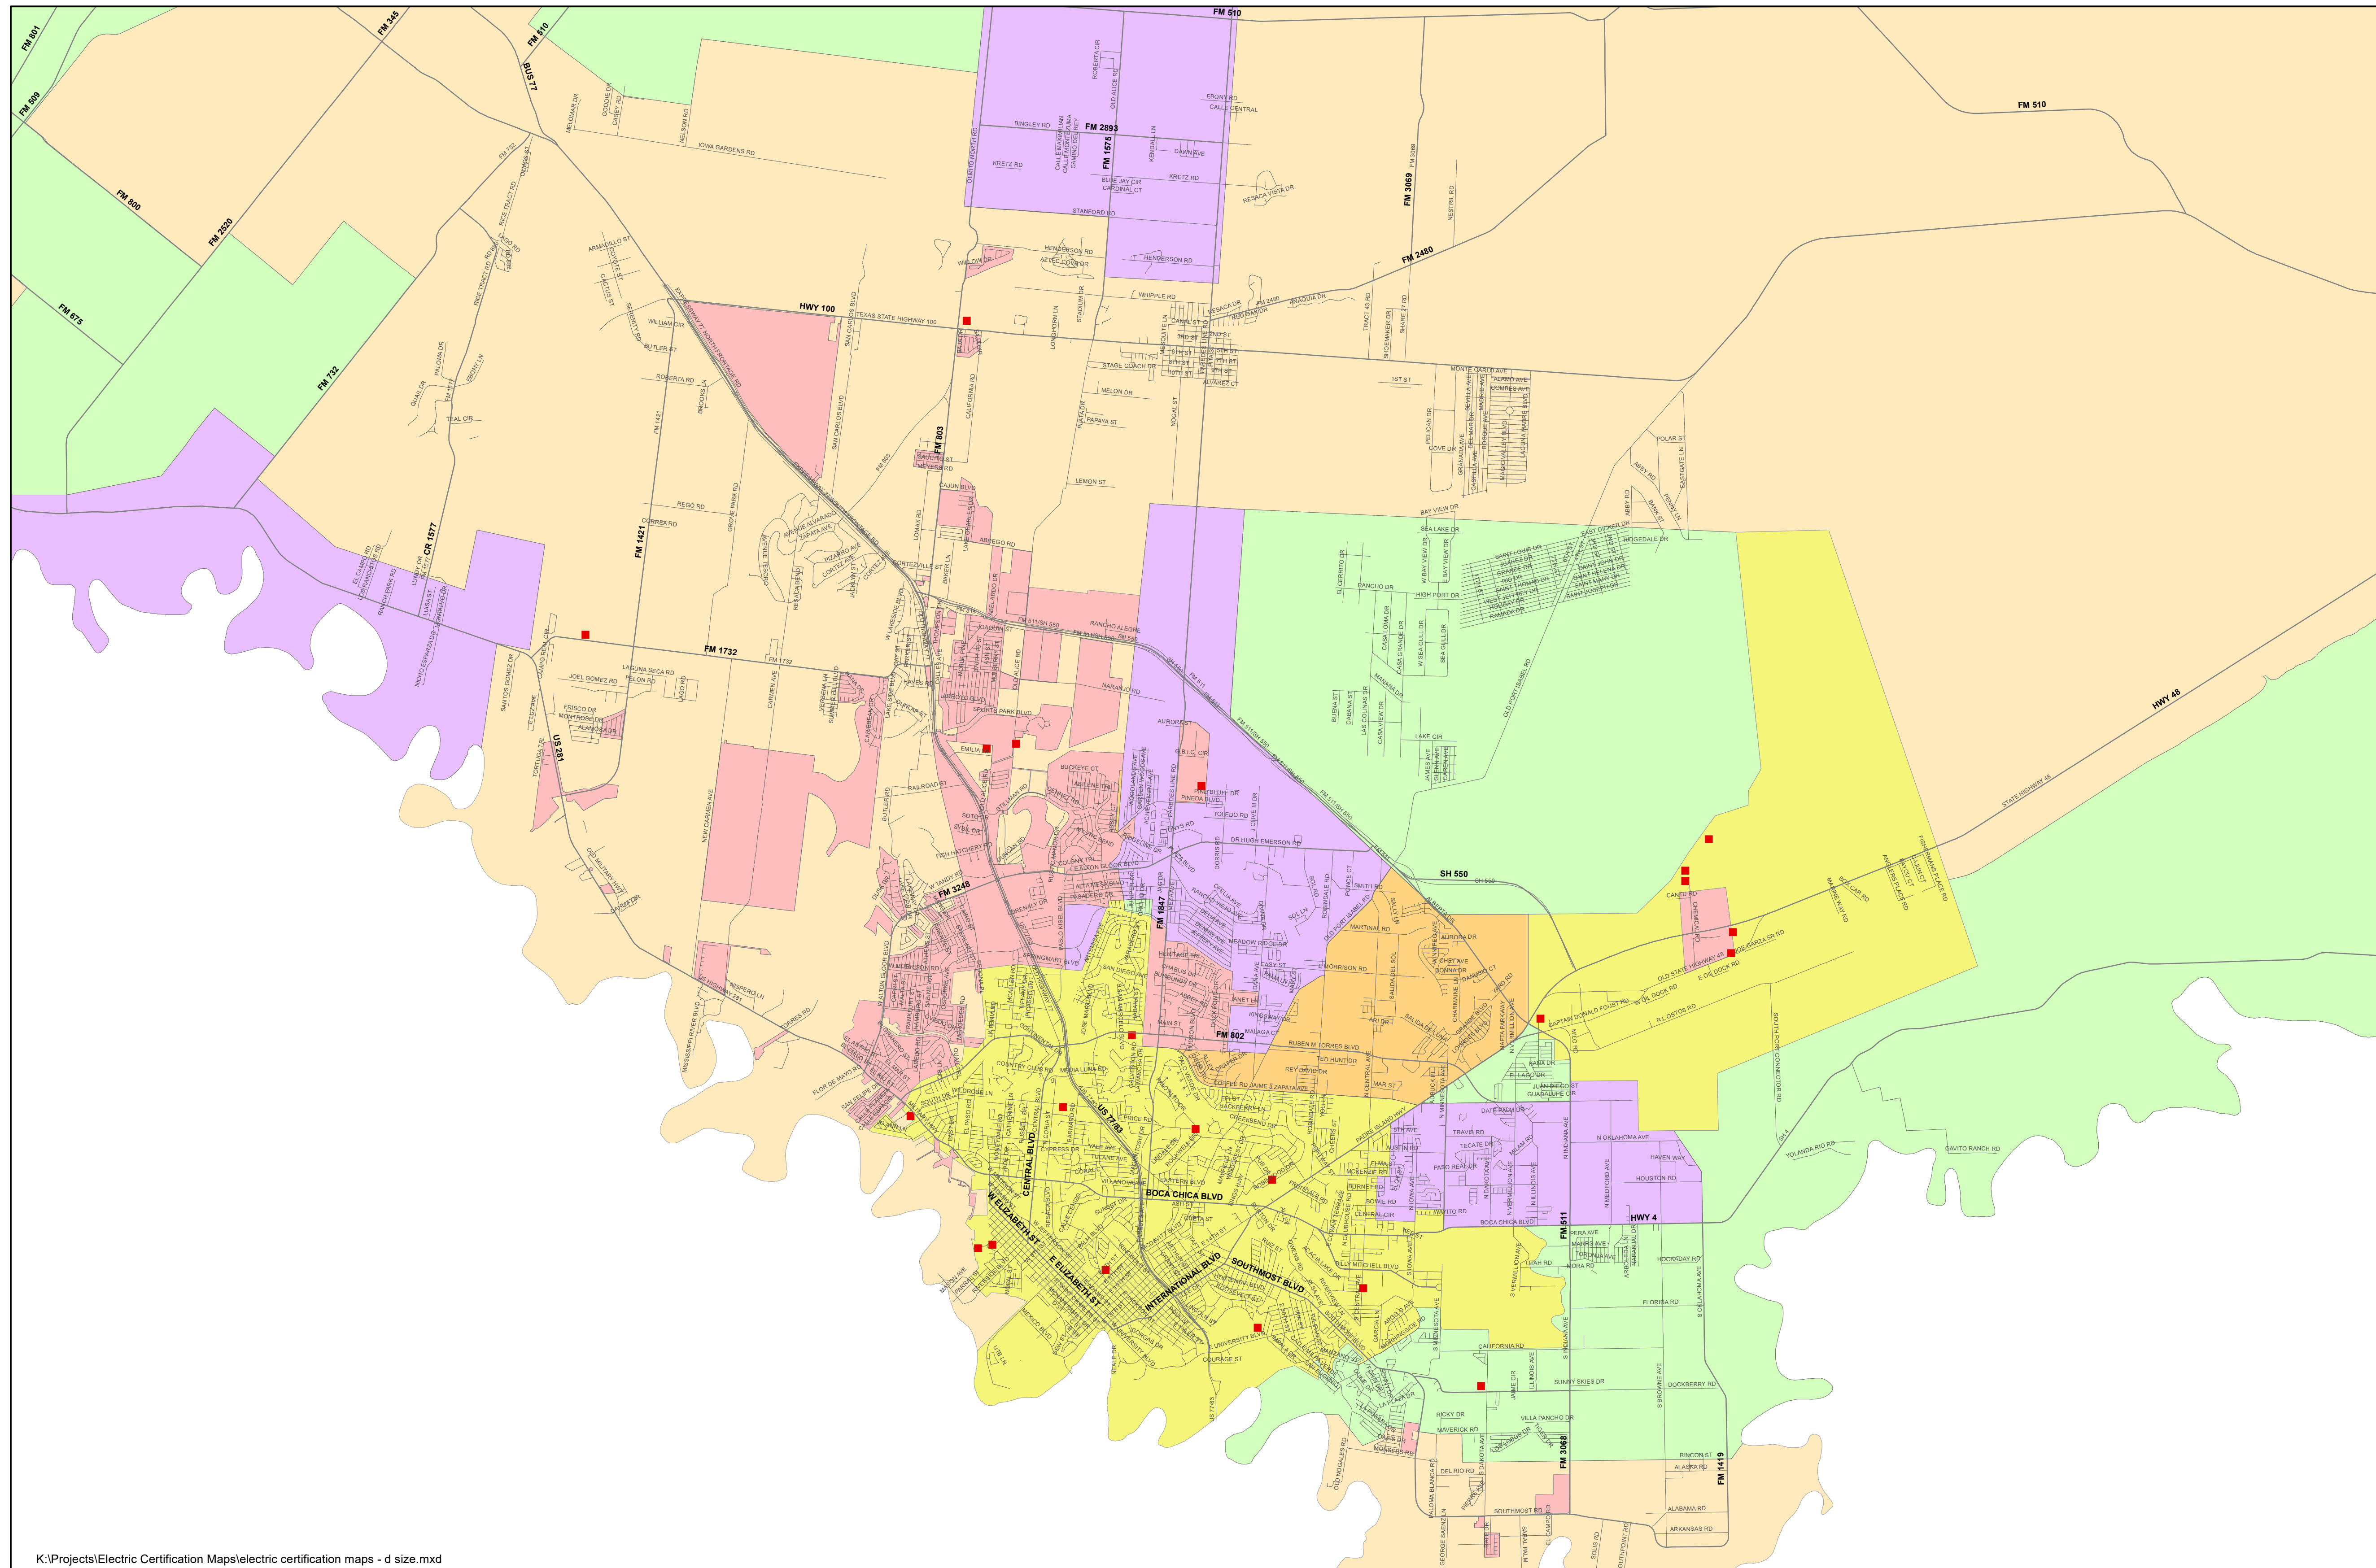

ELECTRIC CERTIFICATION AREA

1. **Legend**
2. Substation
   - BPUB
   - BPUB_AEP
   - BPUB-AEP-MVEC
   - AEP
   - AEP-MVEC
   - MVEC